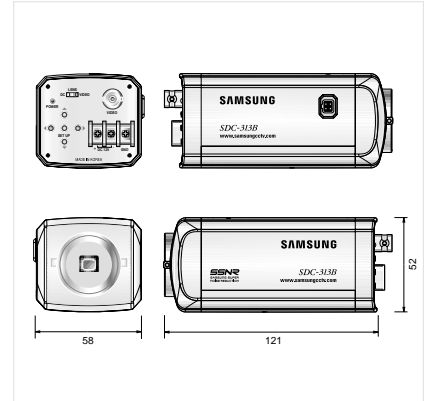

Dimensions